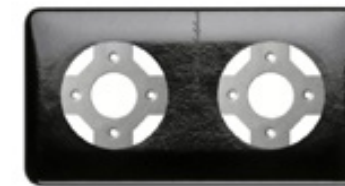

Bakelite 2-gang mounting plate square black