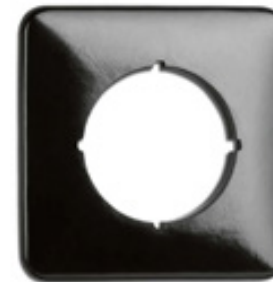

Bakelite  
CAI socket black

Bakelite  
speaker socket black

Bakelite surface-mounted pull switch square black

Bakelite pull switch square black

Bakelite cover frame square black

Bakelite 2-gang cover frame square black

Bakelite 3-gang cover frame square black

Bakelite single mounting plate square black

Bakelite 2-gang mounting plate square black

Bakelite 3-gang mounting plate square black

Bakelite 4-gang cover frame square black